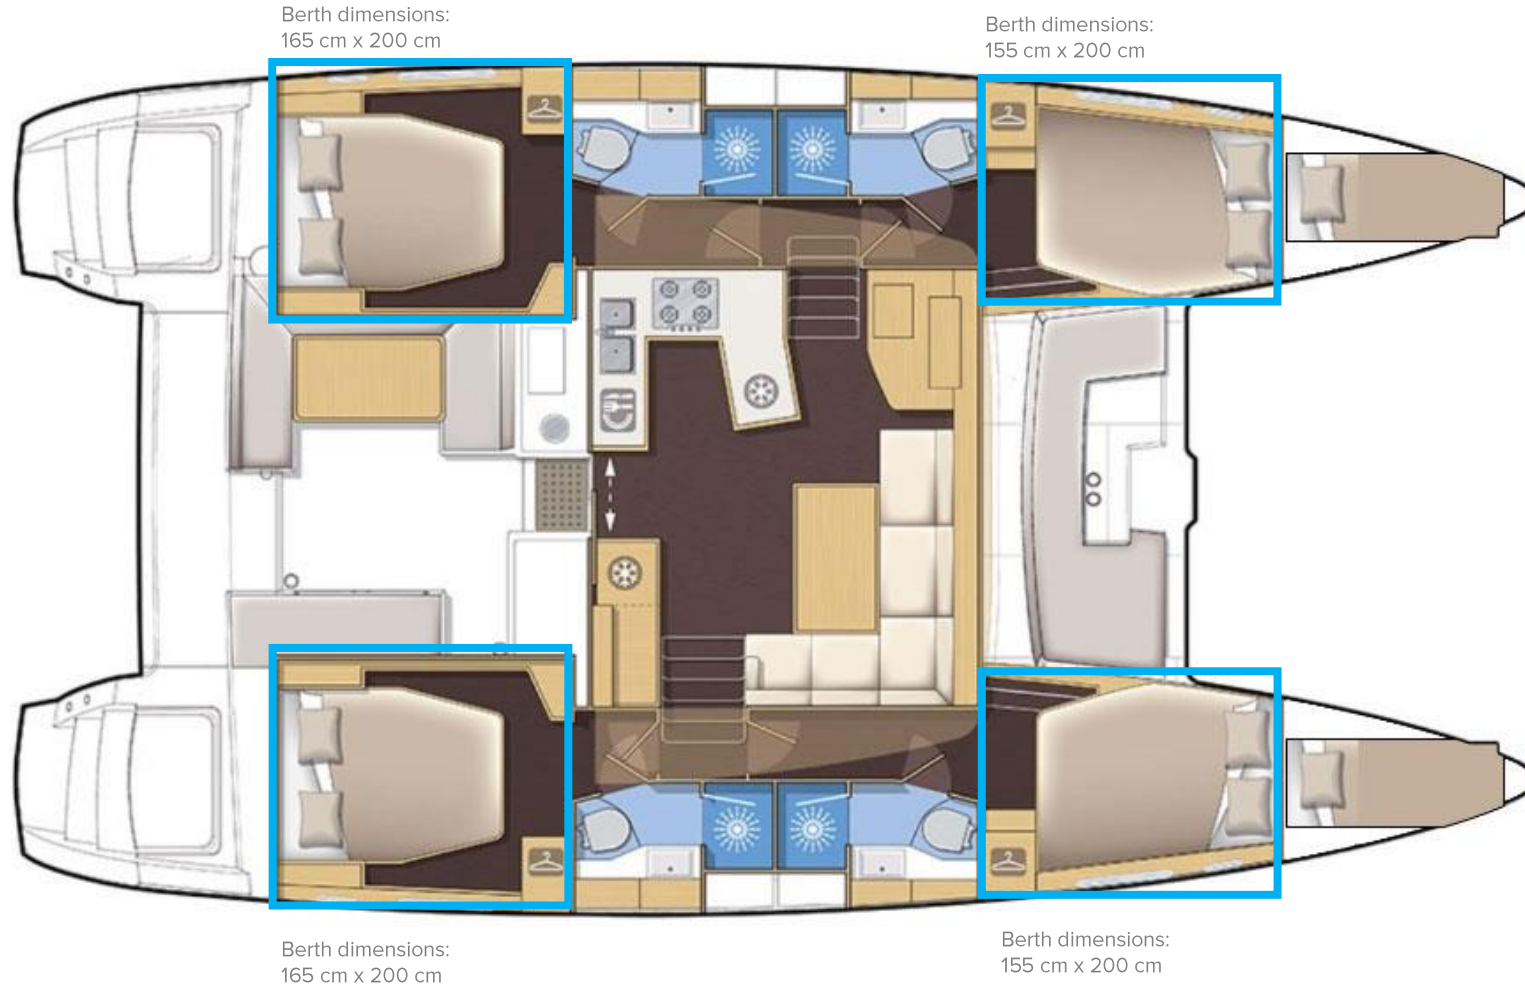

# The Layout and Key Info

MODEL	TYPE	PRODUCTION YEAR	PROPULSION
Lagoon 450F	Catamaran	2020	2 x 57 HP

13,96 m	7,84 m	15.5 t	1,35 m	4 + 2 crew + saloon / 8 + 2 + 2
Length over all	Beam	Light Displacement	Draught	Cabins / Berths

## Deck

- ✓ 220V shore power plug
- ✓ Adriatic Sailing flag
- ✓ Aft shower
- ✓ Anchor and chain
- ✓ Bathing ladder
- ✓ Bimini top
- ✓ Boat hook
- ✓ Chain for spare anchor (6m)
- ✓ Cockpit cushions
- ✓ Cockpit table - stable
- ✓ Cockpit fridge 80 lit
- ✓ Croatian flag
- ✓ Dinghy Highfield 3,60
- ✓ Electrical windlass
- ✓ Fenders
- ✓ Glass windshield
- ✓ Outboard engine Honda 20 HP
- ✓ Steering wheel
- ✓ Teak at bottom
- ✓ Winter tent