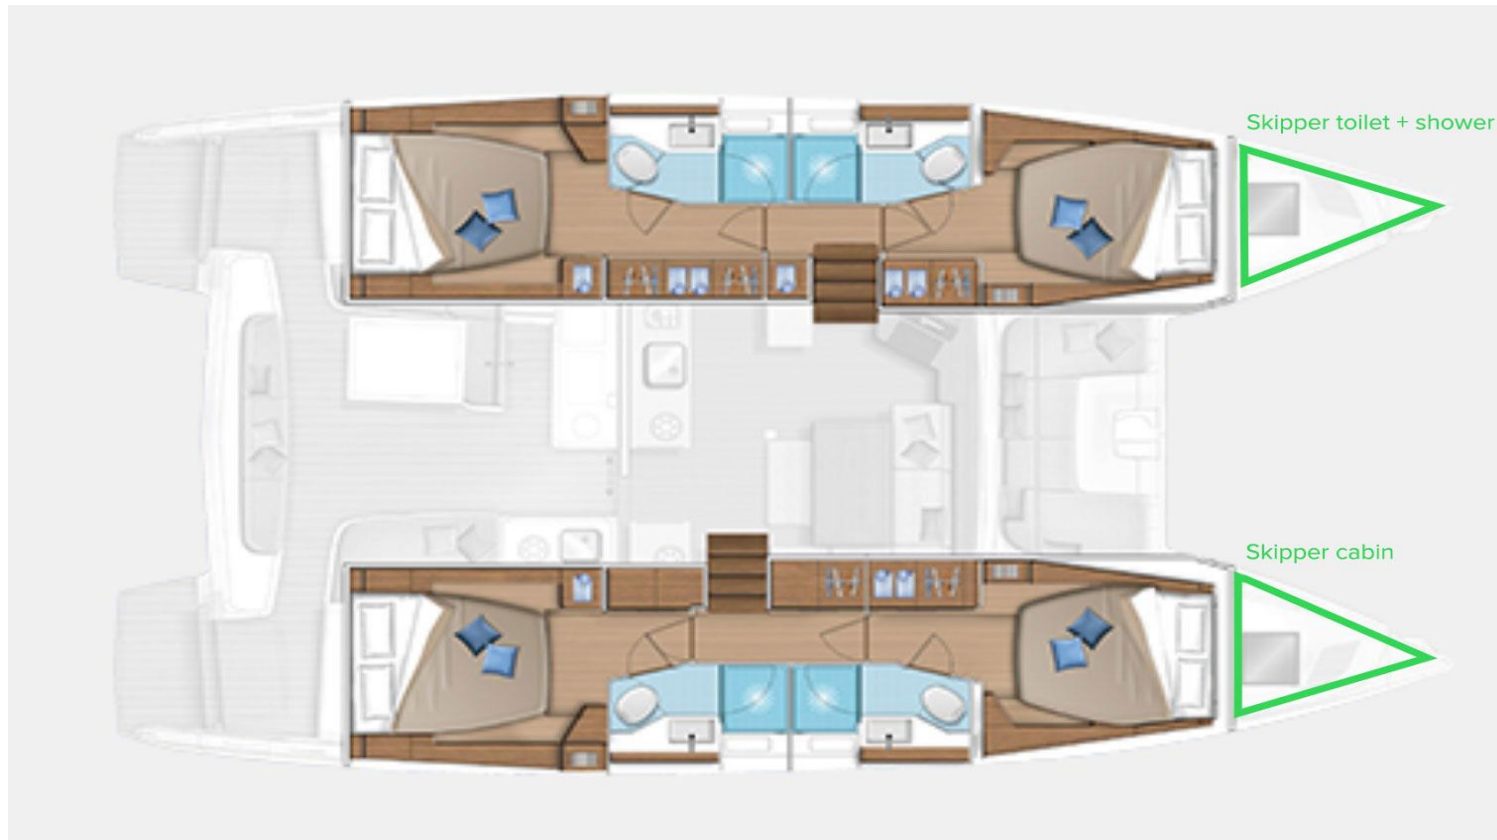

# Lagoon 46 F

*-technical specifications and inventory list-*

# The Layout and Key Info

**MODEL**  
Lagoon 46

**TYPE**  
Catamaran

**PRODUCTION YEAR**  
2023

**PROPULSION**  
2 x 57 HP

13,99 m  
Length over all

7,96 m  
Beam

16.6 t  
Light Displacement

1,35 m  
Draught

4 + 1 (crew) + saloon / 8 + 1 + 2  
Cabins / Berths

Lagoon

Lagoon 46 - Mention obligatoire/Mandatory credit: Photo Nicolas Cl

## Main information

- ✓ Length overall: 13,99 m
- ✓ Beam: 7,96 m
- ✓ Draft: 1,35 m
- ✓ Displacement: 16.6 t
- ✓ Berths: 8 + 2 crew + 2 in saloon
- ✓ Cabins: 4 + 2 crew + saloon
- ✓ WC showers: 3
- ✓ Engines: 2 x 57 HP (Yanmar 4JH57)
- ✓ Fuel Capacity: 1040 L (2 x 520 l)
- ✓ Water Capacity: 600,00 L (2 x 300 l)
- ✓ Max guests: 12